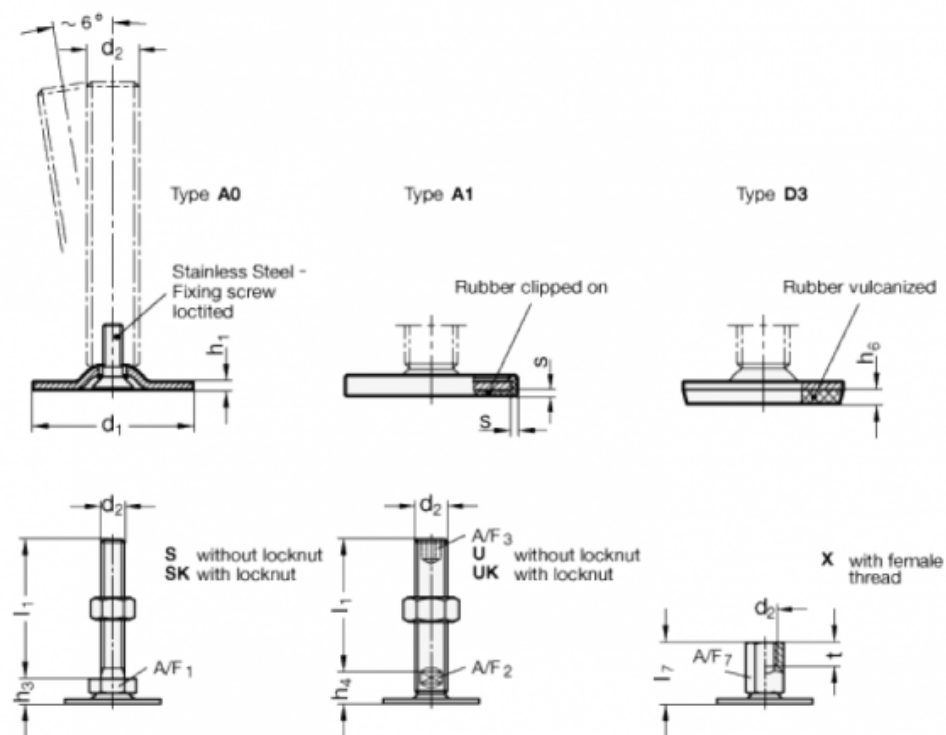

Article number: 204040M10100A1S

Description: E+G levelling foot  
GN 40-40-M10-100-A1-S

Note: S Without nut, External hexagon at the bottom

## Measures

A/F1	= 17
d1	= 40
d2	= M10
h1	= 2
h3	= 11
h6	=
h1	= 100
s	= 1.5